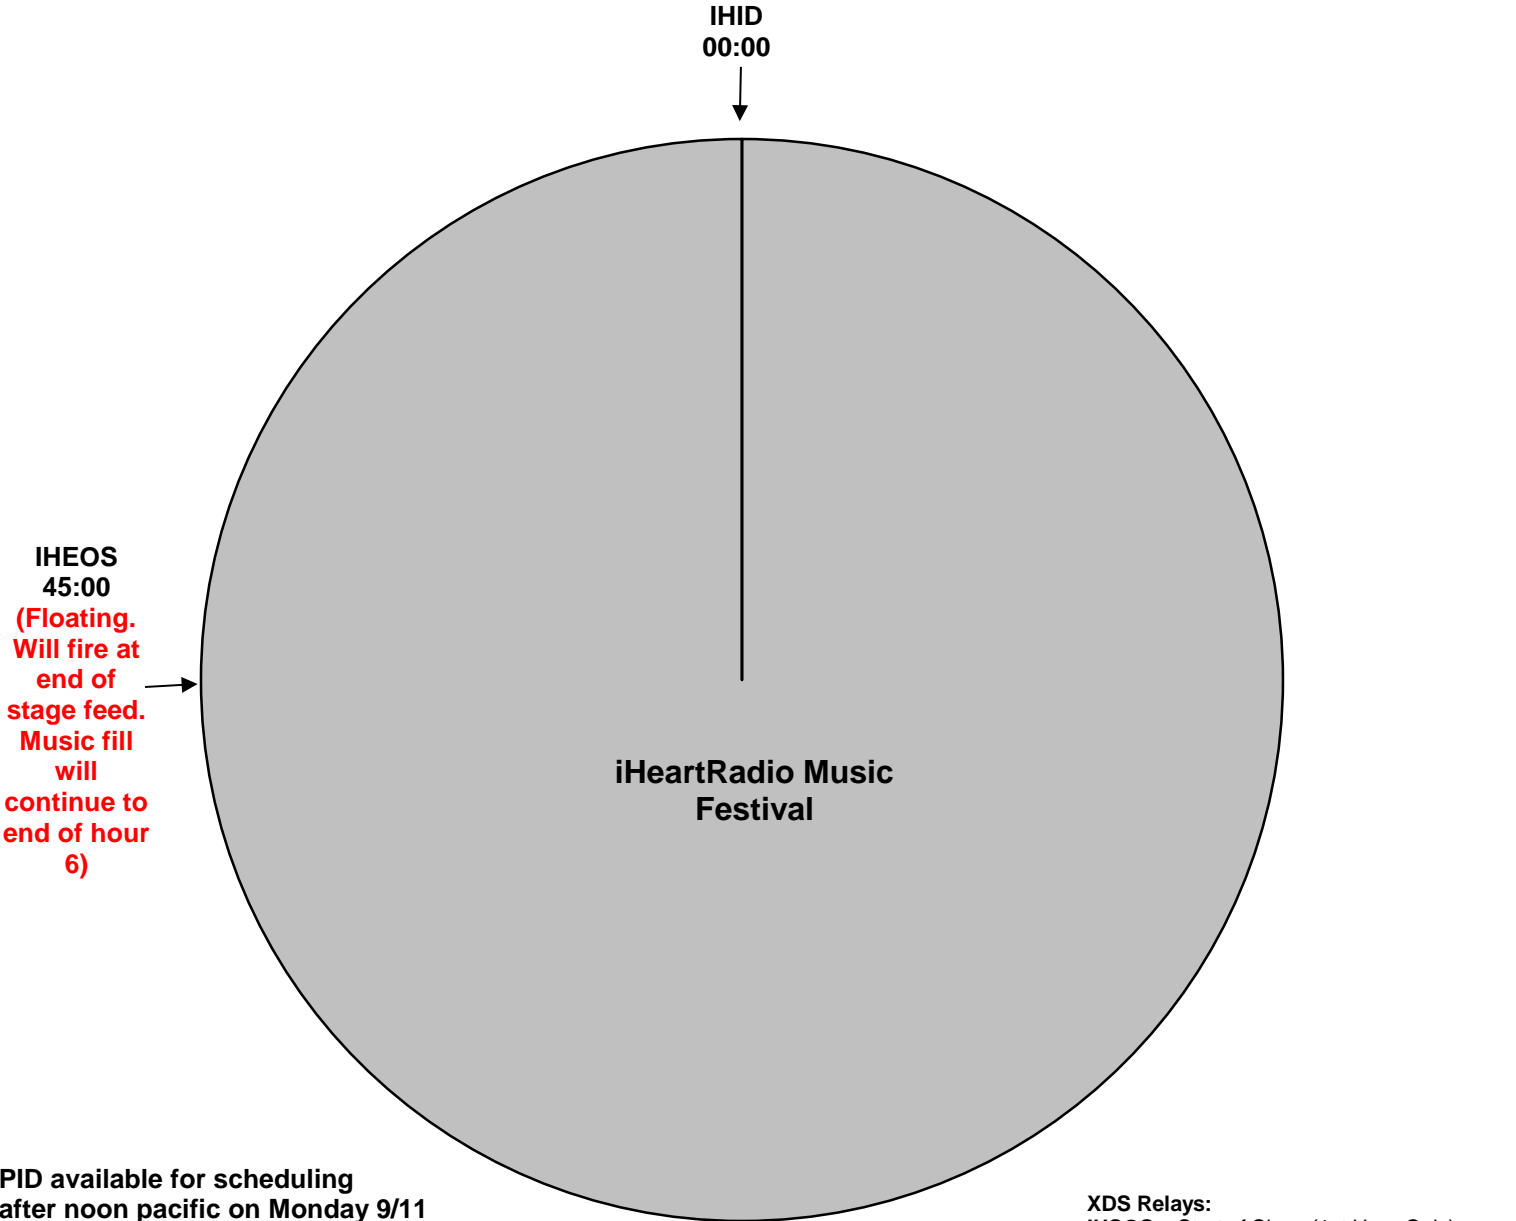

iHeartRadio Music Festival 2017
XDS Program: IHMF - 2017 (PID 1081)
Effective Date: Friday, September 22nd, 2017
Premiere XDS PRO4-P Satellite
10:00 PM - 4:00 AM Eastern
9:00 PM - 3:00 AM Central
8:00PM - 2:00 AM Mountain
7:00 PM - 1:00 AM Pacific
Hour 5 of 6

- XDS Relays:**
- IHSOS** – Start of Show (1st Hour Only)
 - IHLOCAL** - Local Break
 - IHREJOIN** - Rejoins Program
 - IHID** - (:05) Produced Legal ID
 - IHLINER** - (:05) Produced Local Liner
 - IHEOS** – End of Show (WILL FIRE AT END OF STAGE FEED - NOT AT END OF PID)

Legal ID Cue will be triggered as close to the top of hour as practical. First Hour has no ID at start of show.

Up to 3 Floating Liners Per Hour

It is HIGHLY RECOMMENDED that you schedule a board operator for the evening and run a local delay.